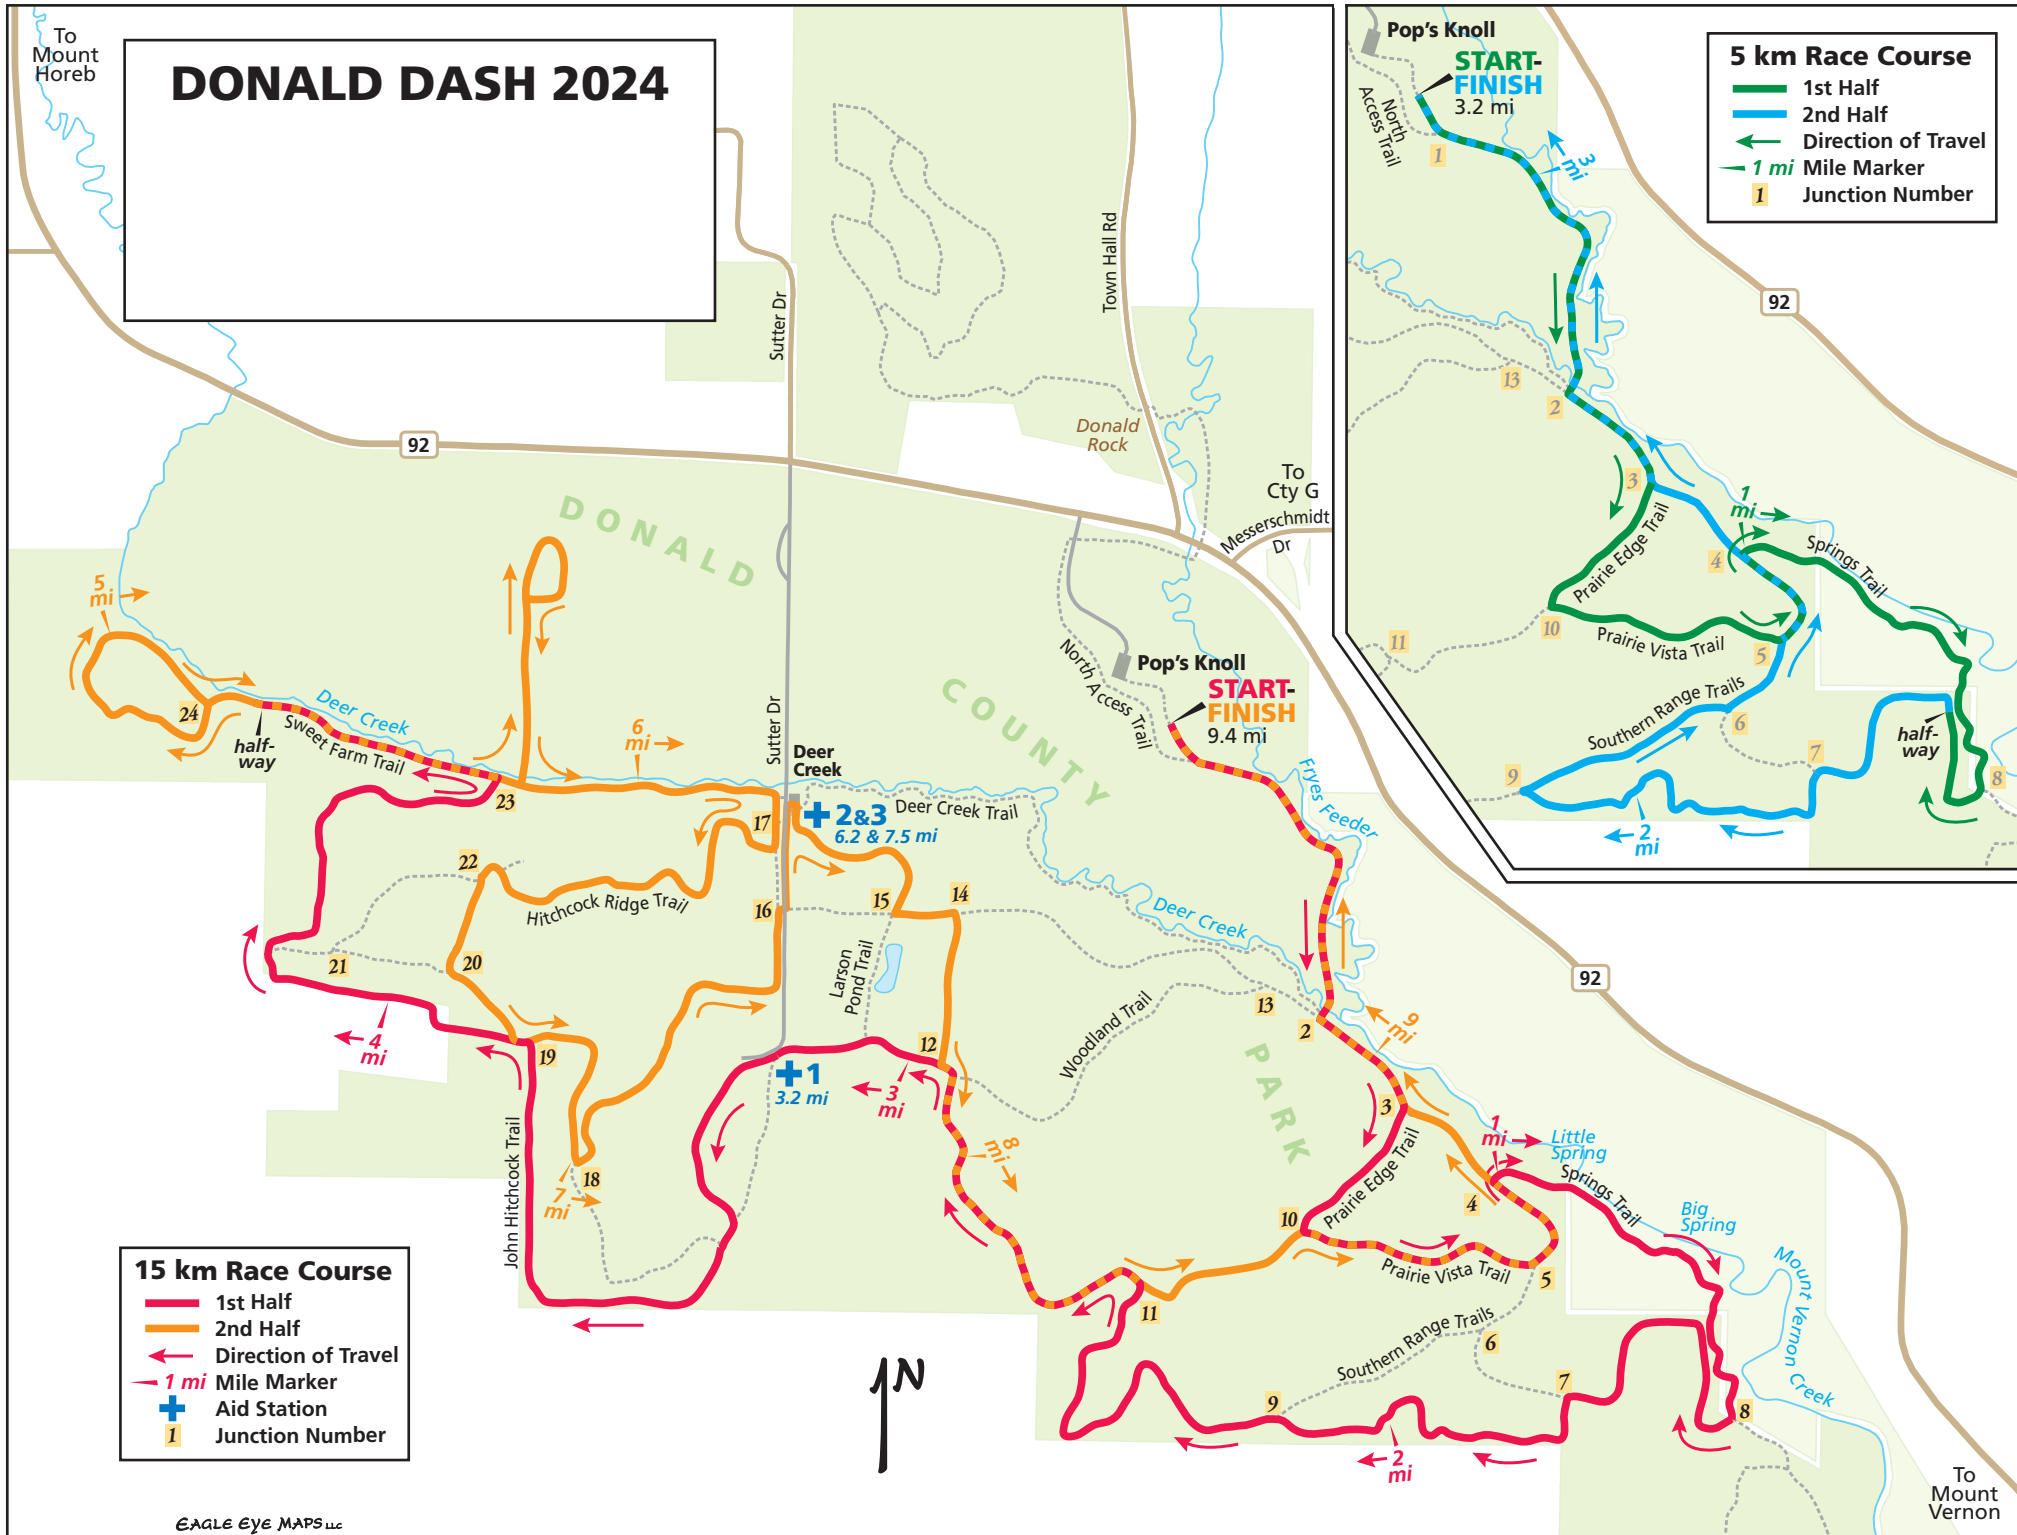

To Mount Horeb

DONALD DASH 2024

5 km Race Course

- 1st Half
- 2nd Half
- Direction of Travel
- 1 mi Mile Marker
- Junction Number

15 km Race Course

- 1st Half
- 2nd Half
- Direction of Travel
- 1 mi Mile Marker
- Aid Station
- Junction Number

To Mount Vernon